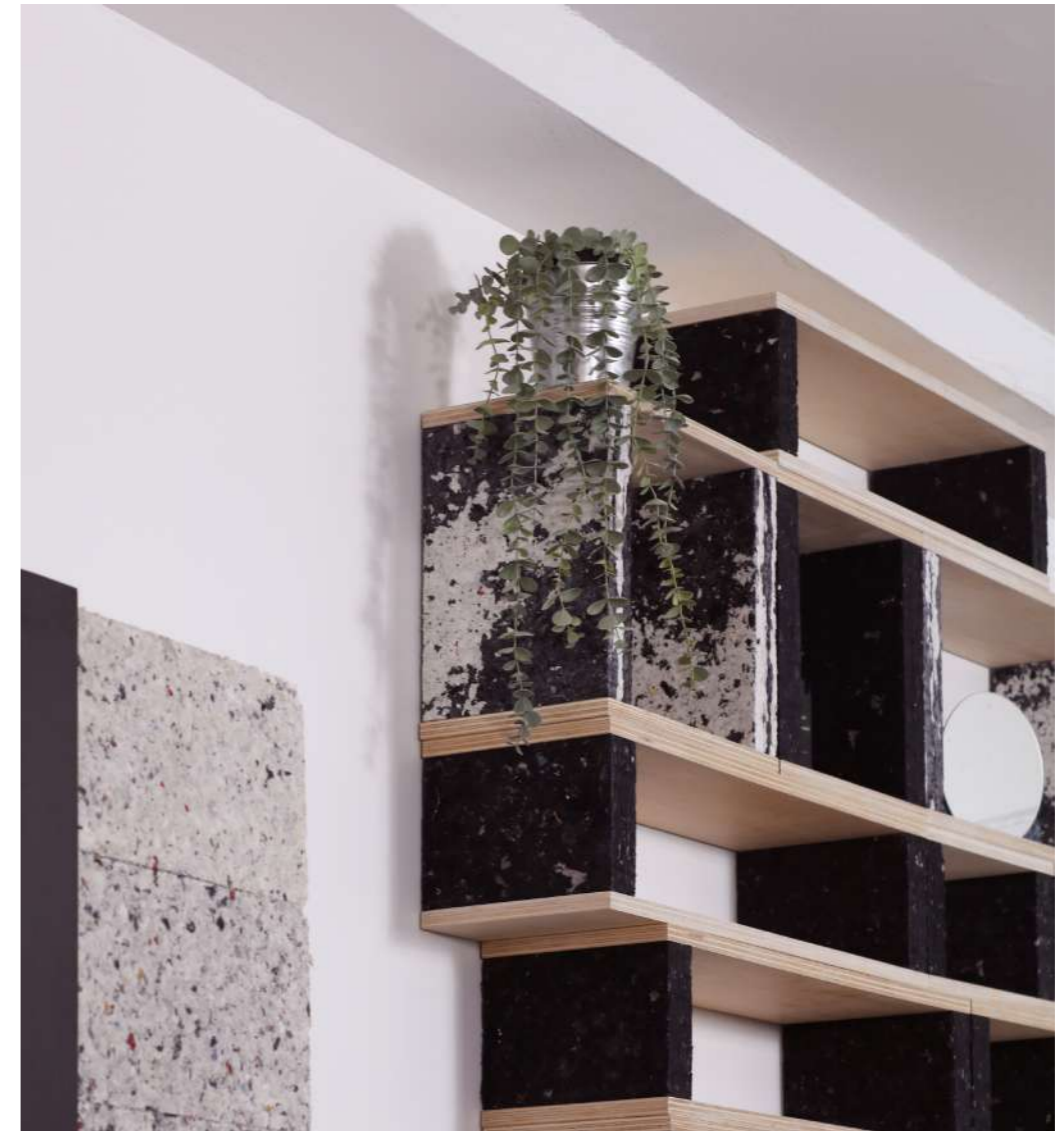

F a b M O D U L E S .

2022_Bibliothèque modulaire à assembler
Modular bookshelf to assemble

MOBILIER SUR-MESURE .
CUSTOM FURNITURE .

54 modules BLACK_UNI + MARBRÉ - 180 kg de textiles recyclés
54 modules BLACK_PLAIN + MARBLED - 180 kg of recycled textile