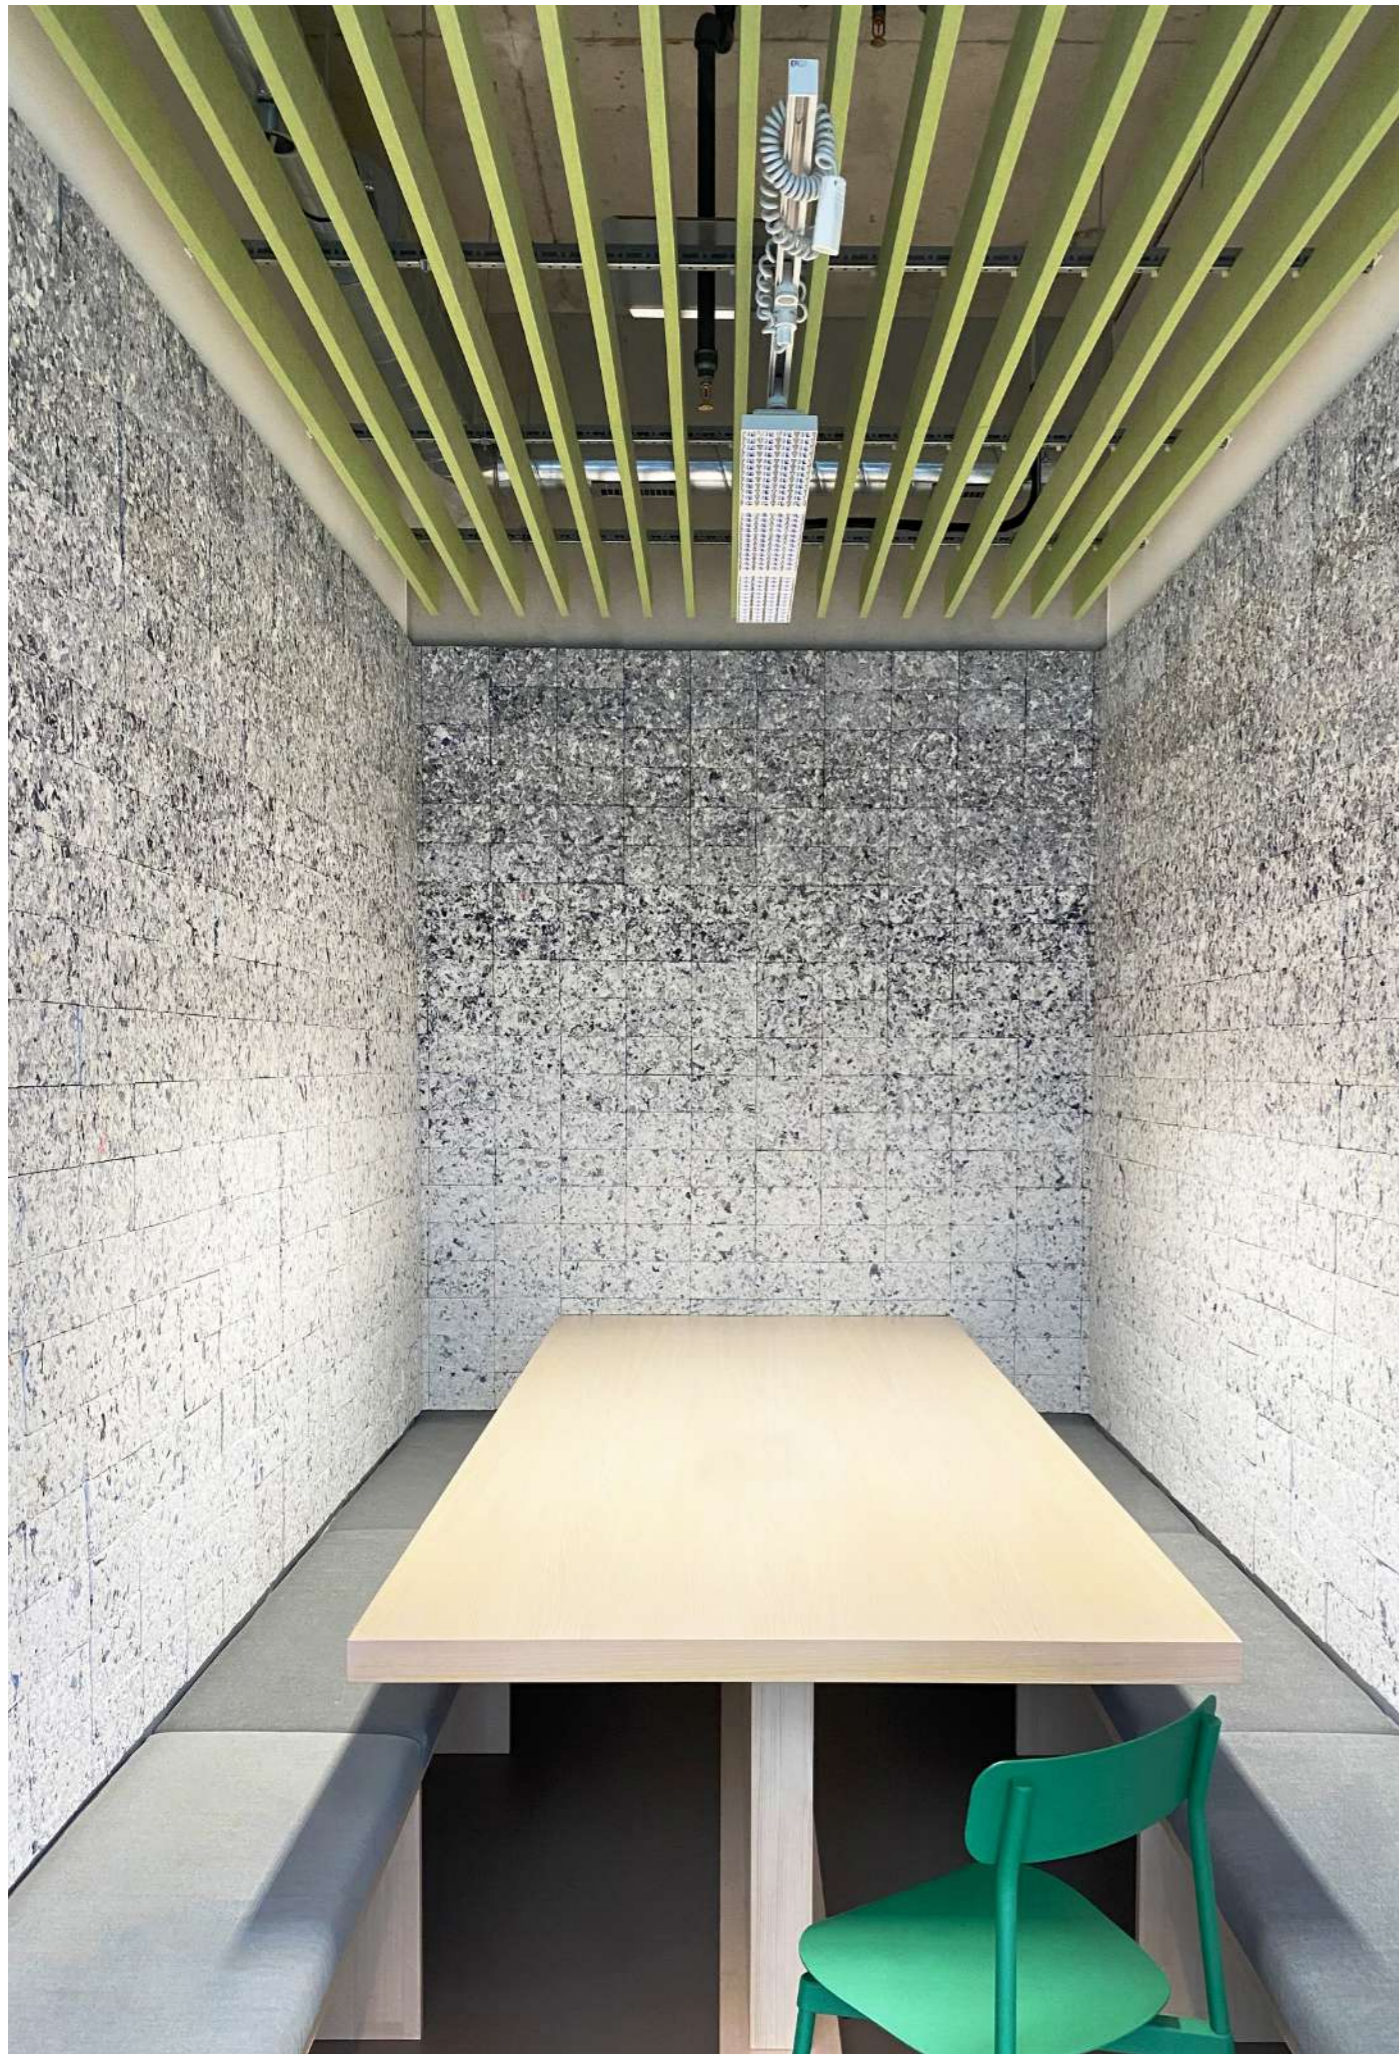

CABINES .

2024_Création de 4 cabines de discussion
Creation of 4 discussion pods

REVÊTEMENT MURAL .
CLADDING BRICKS .

62 m² coloris STONE_DÉGRADÉ - 620 kg de textiles recyclés
62 sqm STONE_GRADIENT colour - 620 kg of recycled textile