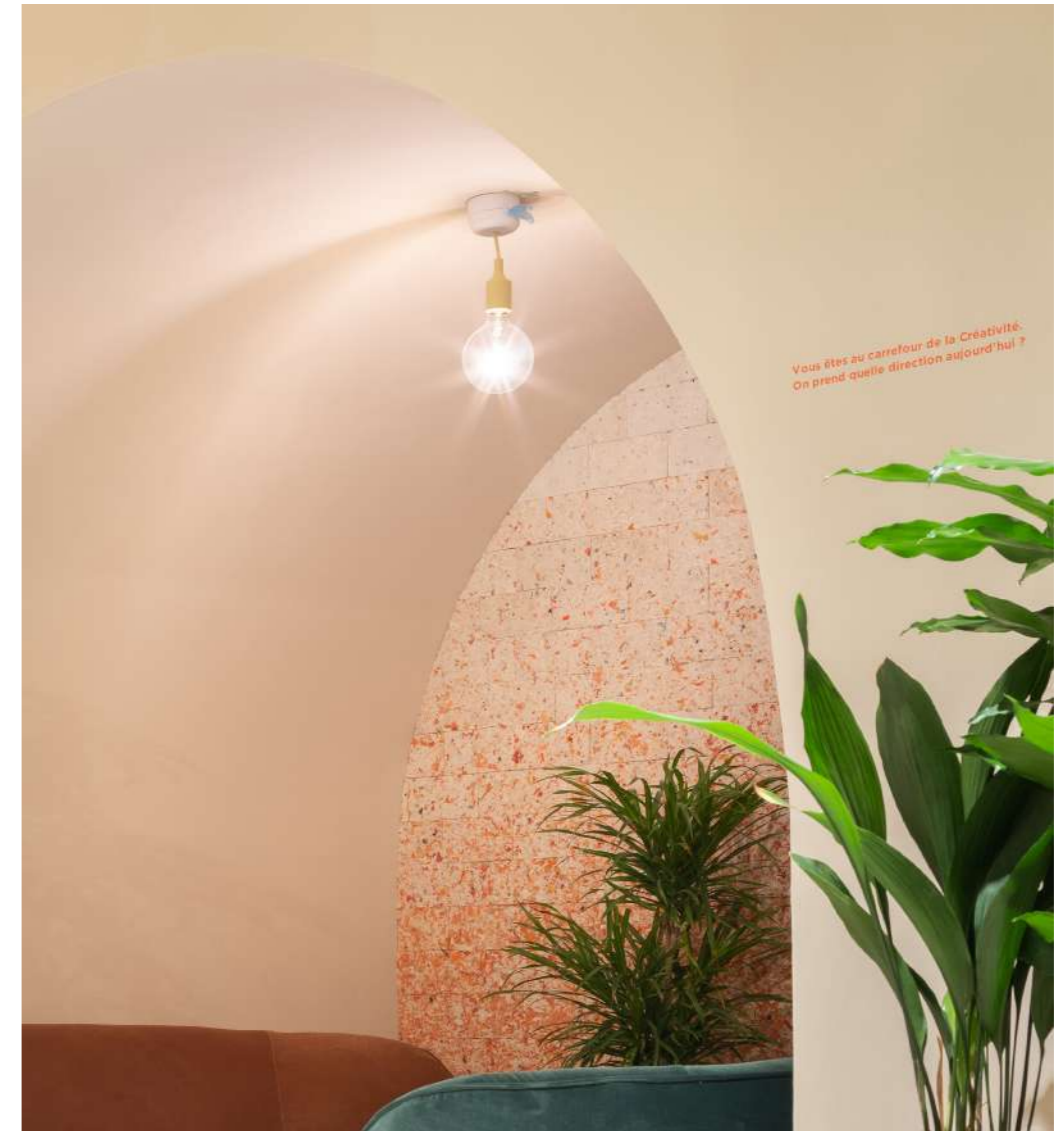

ALESIA .

2021_Revêtement orange sur-mesure pour un espace de travail partagé
Custom orange wall covering for a coworking space