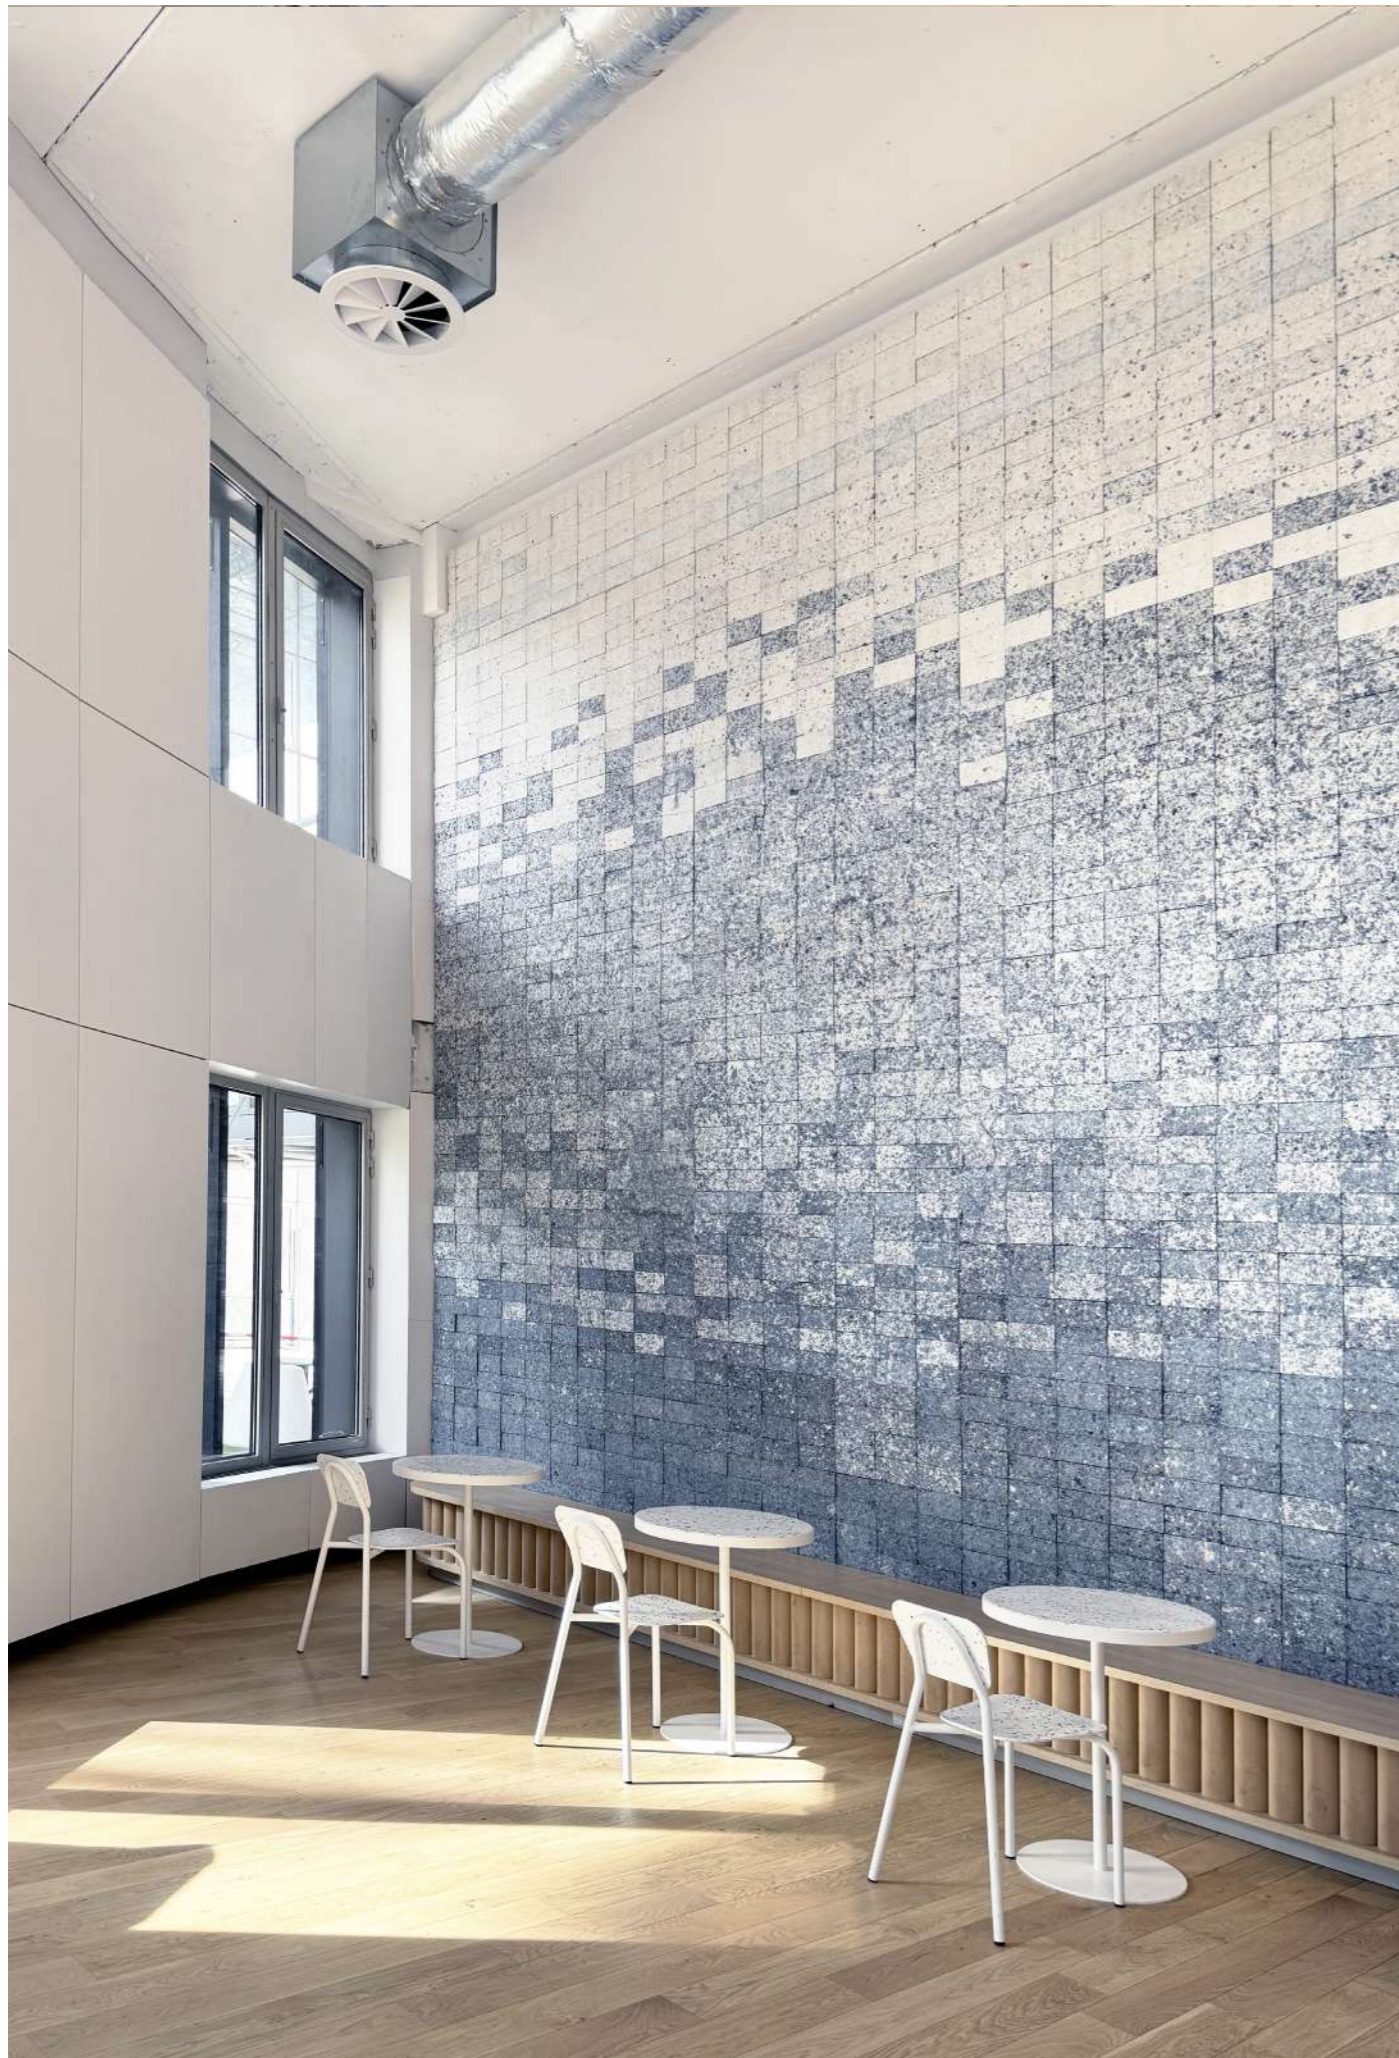

ECLA .

2023_Double hauteur dans un espace d'accueil
Double height in a reception area

REVÊTEMENT MURAL .
CLADDING BRICKS .

30 m² coloris BLUEJEAN_DÉGRADÉ - 300 kg de textiles recyclés
30 sqm BLUEJEAN_GRADIENT colour - 300 kg of recycled textile