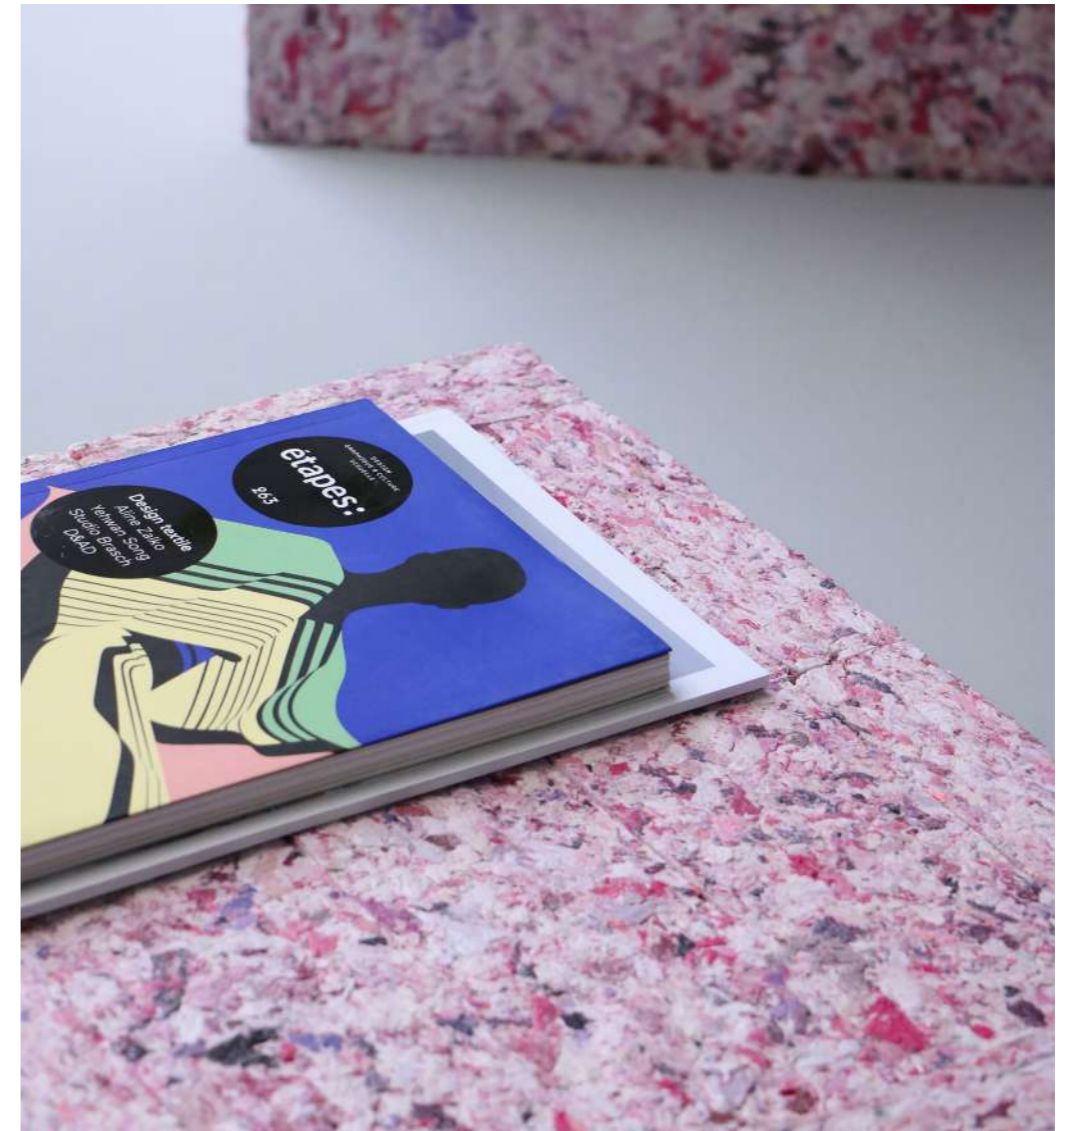

SWIMPINK.

2023_Ensemble de socles de présentation pour un showroom
Set of display pedestals for a showroom