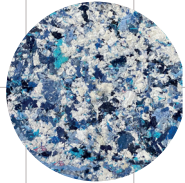

Our Colours

BLACK

STONE

BLUEJEAN

AZUR

JUNGLE

TERRACOTTA

FLAMINGO

POLYCHROMA

WHITE