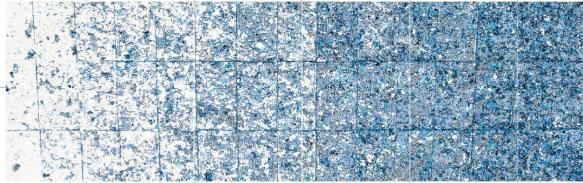

Our Colours

BLACK

STONE

BLUEJEAN

AZUR

JUNGLE

TERRACOTTA

FLAMINGO

POLYCHROMA

WHITE